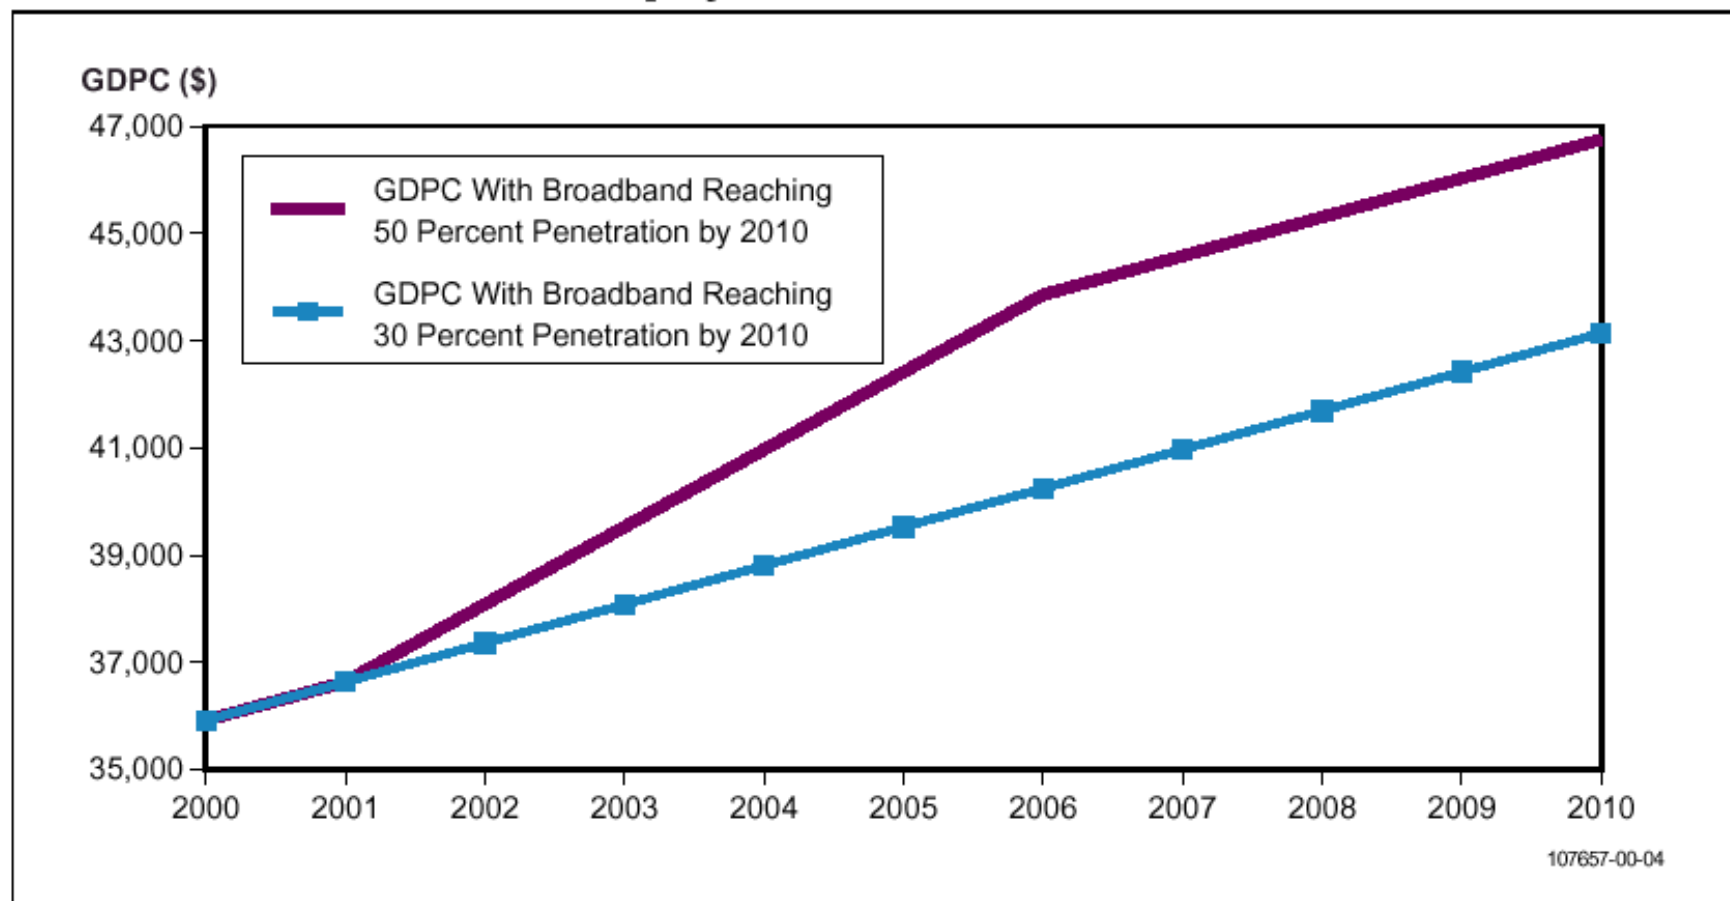

Vplyv Broadband

GDPC Under Two Broadband Deployment Scenarios

Source: Gartner Dataquest (June 2002)