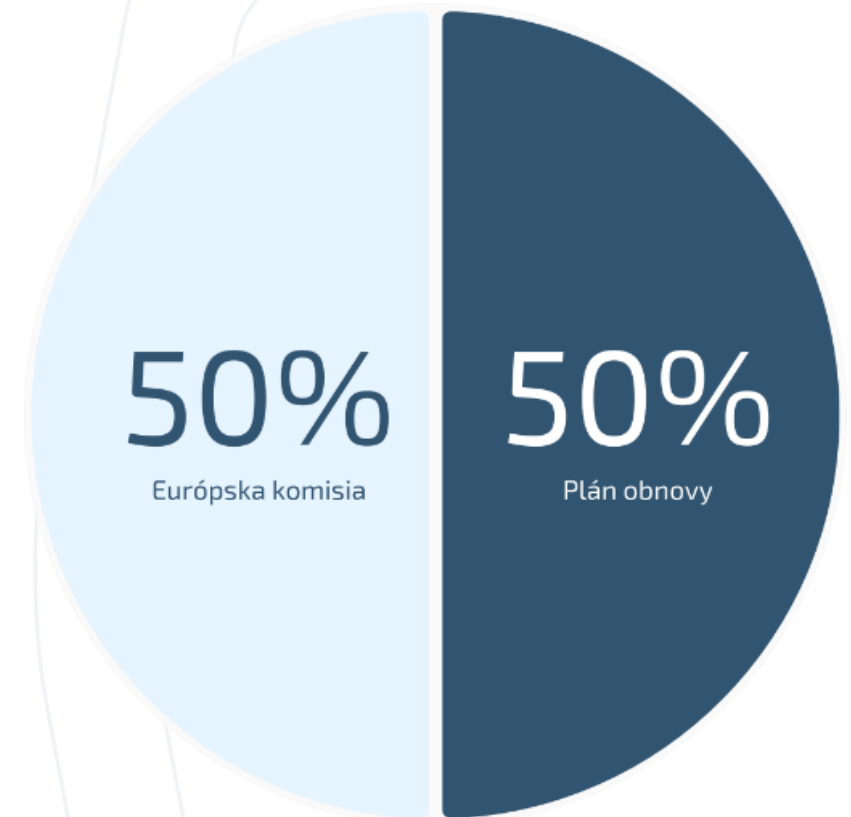

CENY SLUŽIEB

- Hodnotu služby získa podnik bezodplatne
  - 50% hradí **Európska komisia**
  - 50% je prefinancovaných z **Plánu obnovy a odolnosti** cez schému de minimis
- Podmienky čerpania financií zo schémy
  - malý a stredný podnik (**10-499** zamestnancov)
  - jeho čerpanie zo schémy de minimis **neprekročilo** za posledné tri roky **200 tis. Eur** (vrátane dcérskych a sesterských firiem)
  - **žiadny** záznam v zoznamoch dlžníkov voči štátnym inštitúciám, sociálnej poisťovni a zdravotným poisťovniam

Pri veľkých podnikoch a podnikoch nespádajúcich do schémy de minimis sa ceny stanovujú dohodou na základe rozsahu služieb