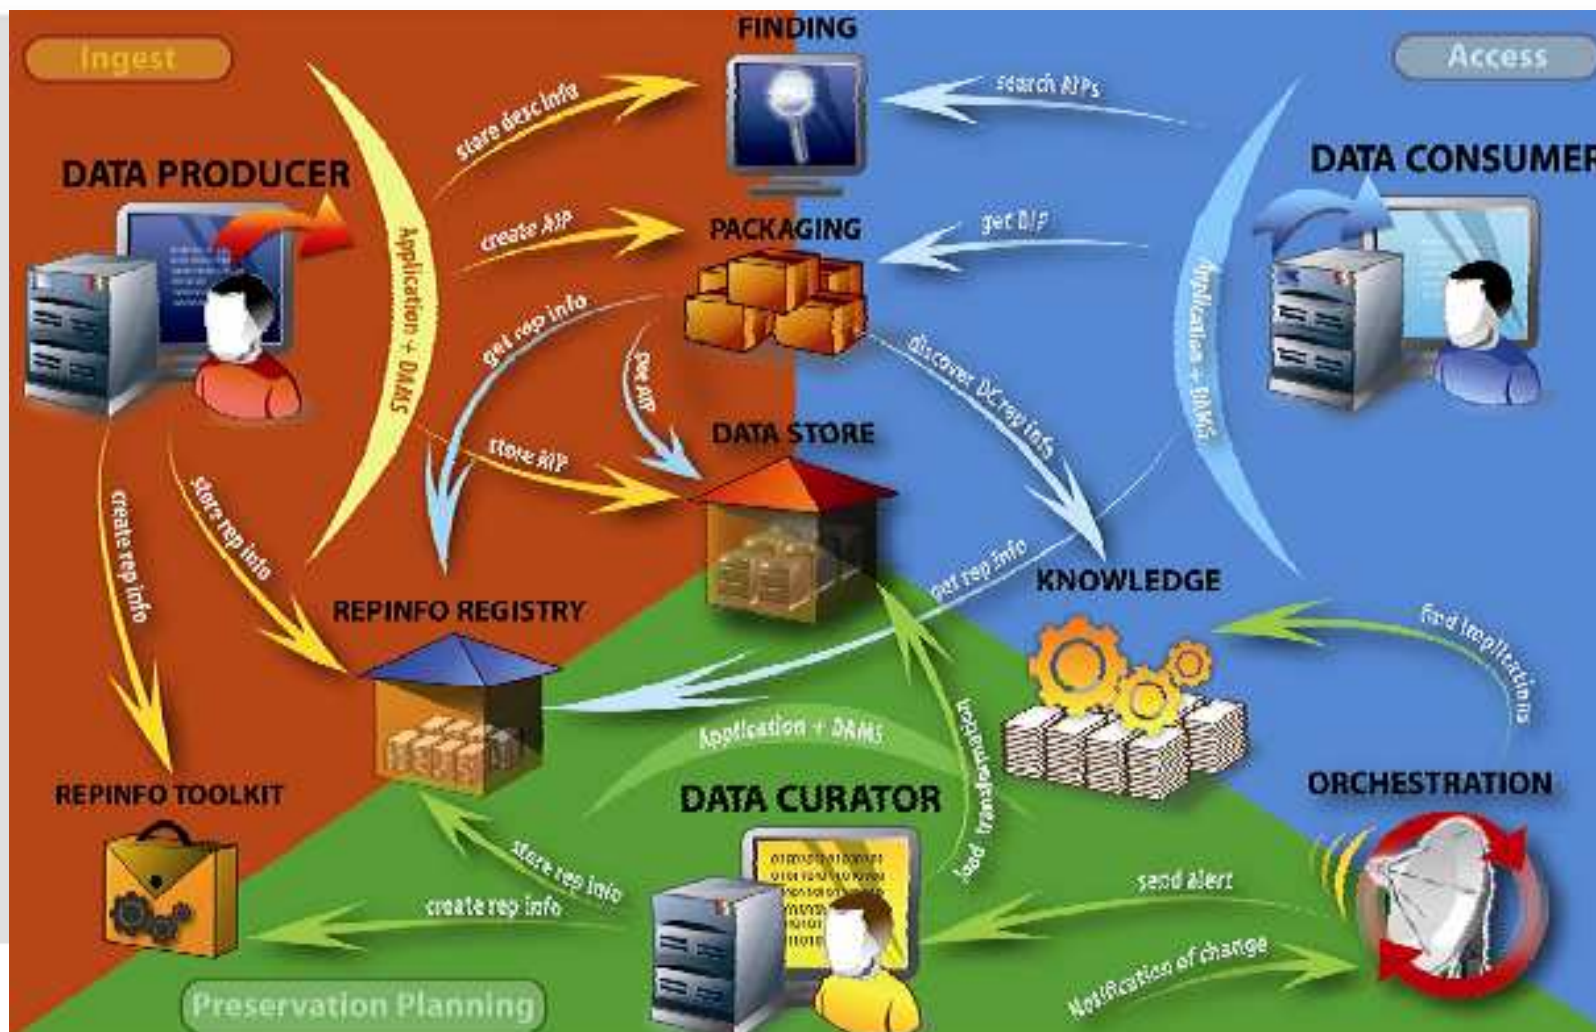

Europeana (cont)

- Open Source community via platforms (EuropeanaLabs and Open Europeana)
 - by recording, storing and sharing documentation and source code.

Europeana – Content Strategy

- "from individual organizations to aggregators"
- collaboration between all Europeana-related projects
- Content Acquisition Plan (high, medium, low priority countries)
- development of relevant themes of content

Europeana – Future Plans

- The Rhine release, > 10 million records
- Improved metadata (semantics! from ESE to EDM)
- Source code for most elements of Europeana
- An API [Application Programming Interface] that partners can use (content integration!)
- Data license agreement, The Europeana Public Domain Charter, Europeana Policy on User Generated Content...

CASPAR Architecture Principles

- a clear definitions of the interfaces involved (enables various implementations)
- loose-coupling of components (flexibility of deployment)
- no central point of failure (long term preservation)
- domain independent - testbed domains: cultural heritage, contemporary arts data, scientific data

CASPAR – Areas Covered

- Methodology
- Research and technological solutions
- Existing standards

CASPAR – Big Picture

CASPAR – Methodology

- **technology-neutral**
- distributed, asynchronous, **loosely coupled architecture** and each key component is self-contained and portable
- domain independent
- preserves knowledge and intelligibility,
- **integrity and identity**