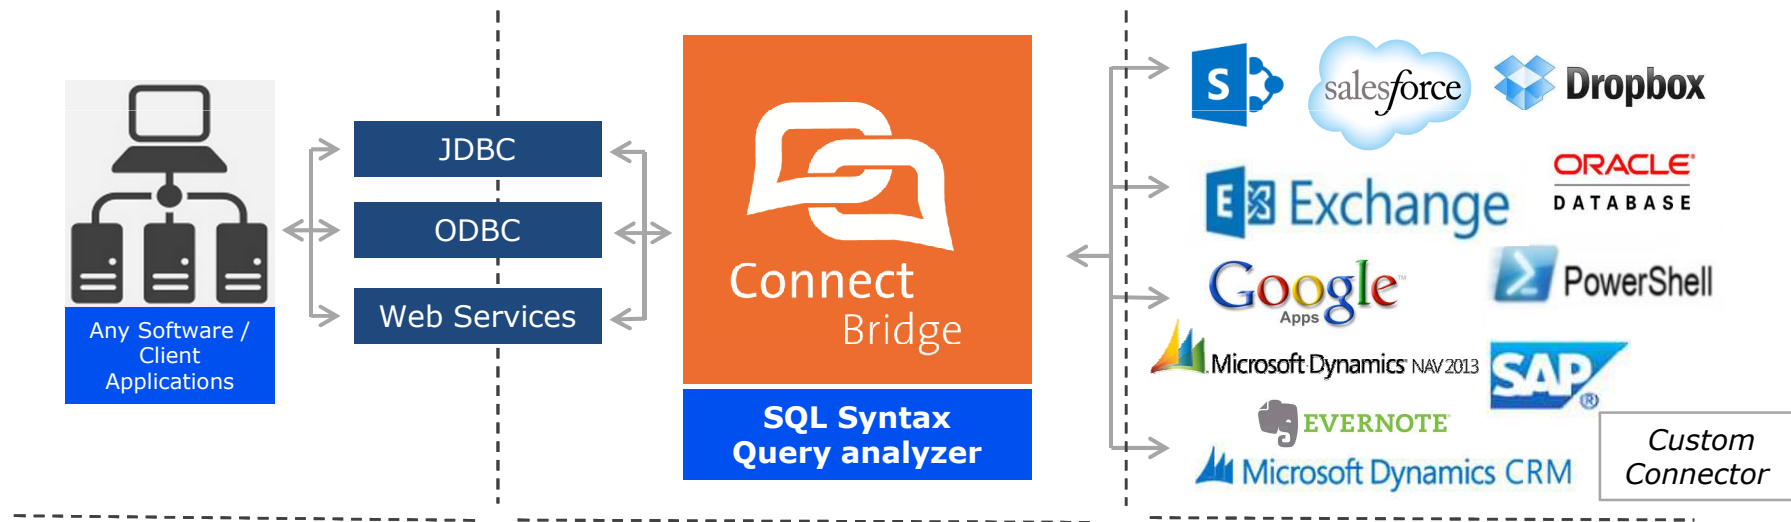

Our SQL Syntax commanded platform reduces necessary time, money and risk. Significantly.

Example: Deep Integration from SAP and Microsoft Exchange Server

The screenshot shows the Outlook 'E-Mail Ablage' (Mailbox) interface. The main pane displays a large 'SAP GUI' logo. A red arrow points from the top toolbar to the logo. Another red arrow points from the left sidebar to the text 'DATA from Exchange' and the Exchange logo. A white callout box at the bottom right contains the text: 'Thanks to Connect Bridge you can stay and work in one environment!!!'. The bottom status bar shows 'SAP' and 'EX_SWE | EPIKUR | INS'.