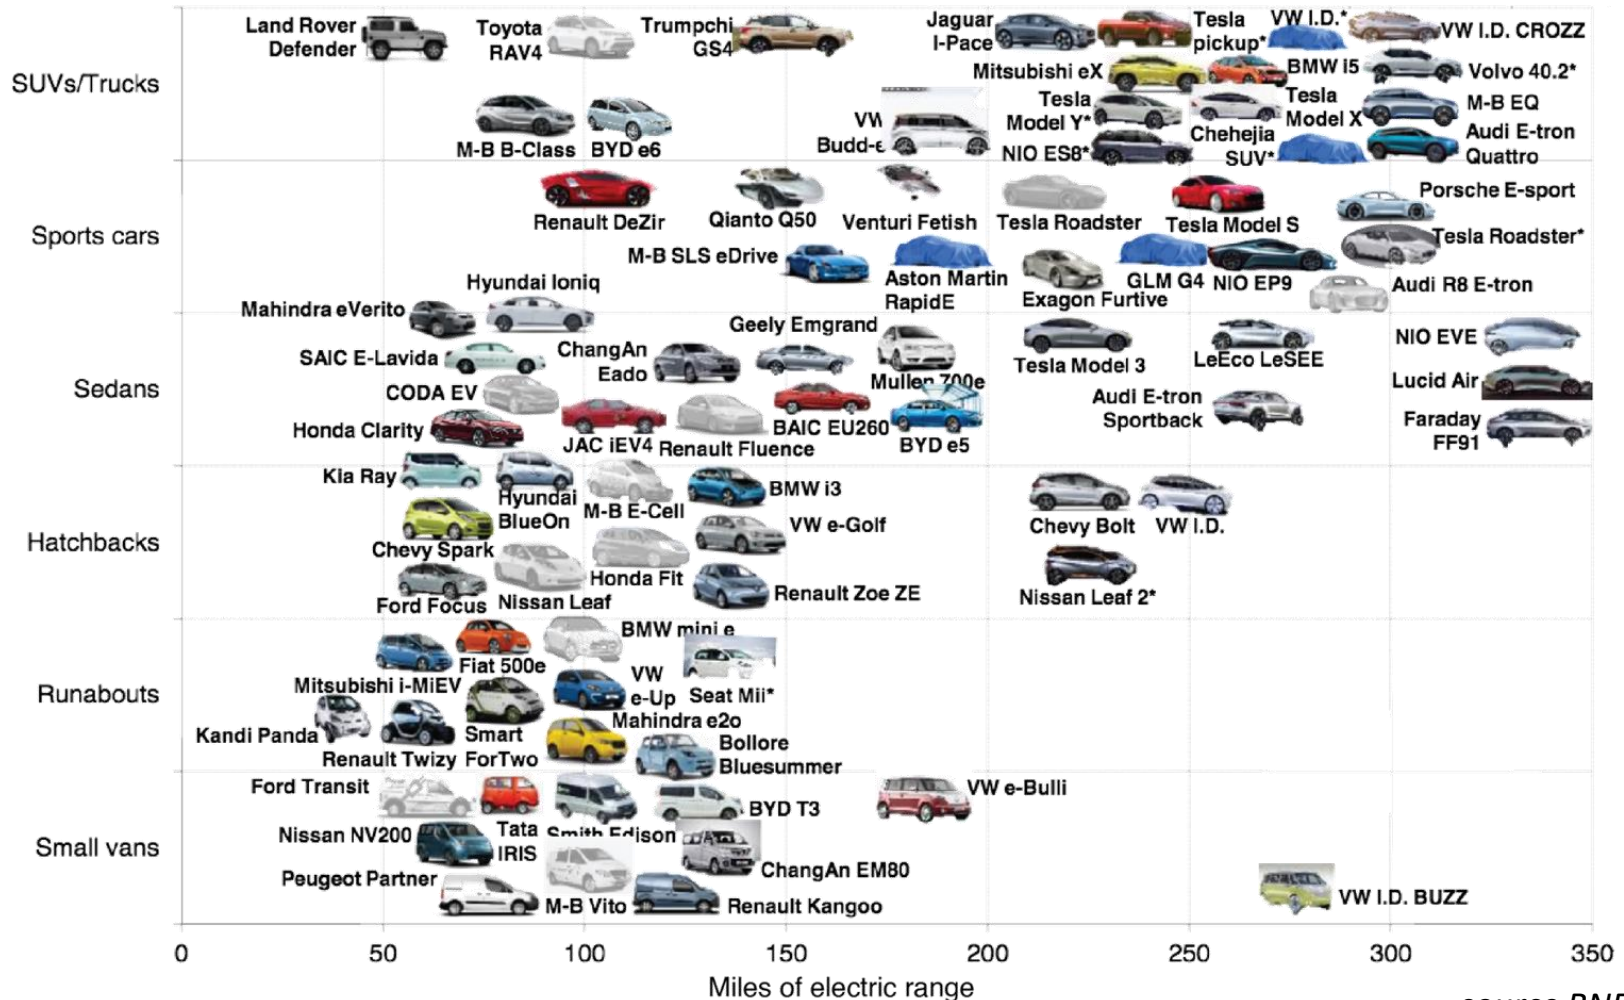

greenway

Electric-Car Boom

Models by style and range available through 2020

....QUICKLY

Lessons from Norway?

Norway % EV penetration in total new car sales

C onnected

A utonomous

S hared

E lectric

C onnected

A utonomous

Connected

Shared

Shared

Electric