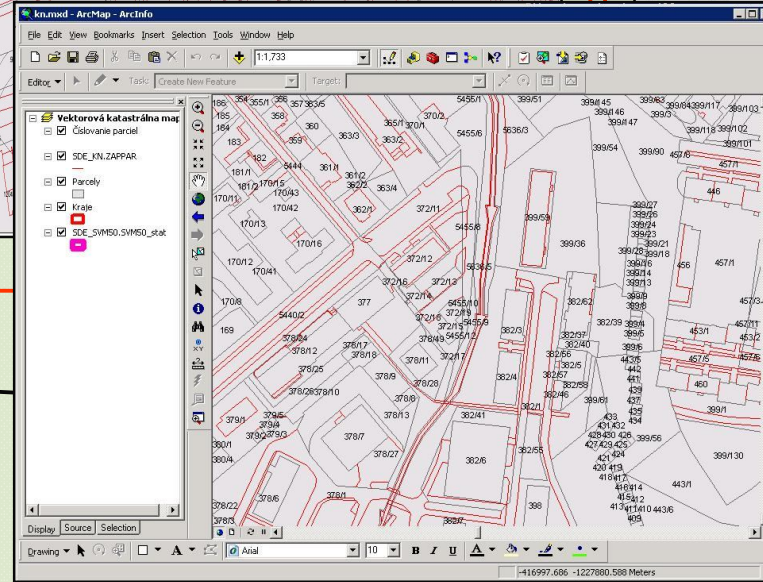

WFS

```
<query xmlns="http://www.opengis.net/wfs" version="1.0" style="Format=application/vnd.ogc.wfs_xml" type="Feature" />
<featuretype name="Falo_rubno" />
<featuretype name="Falo_tinnmeda" />
<featuretype name="Falicrossos_cabo" />
```