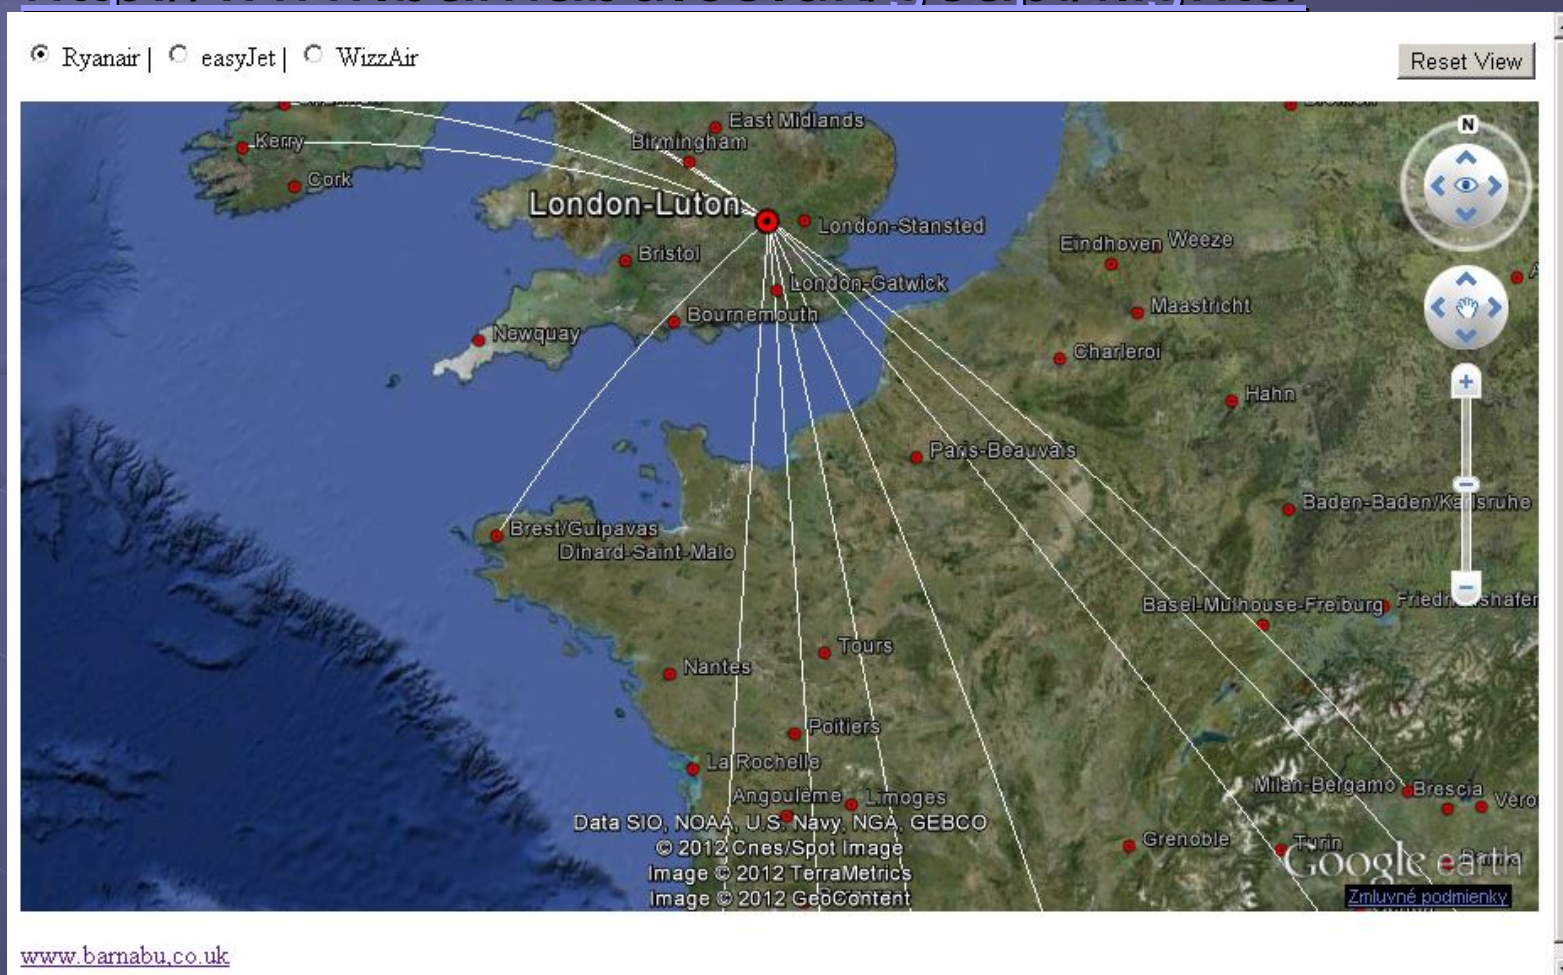

Mapa Satelitné Terén

Údaje map ©2012 Google, Tele Atlas - Podmienky použitia

Use Google Earth to control Google Maps. Google Maps to control Google Earth.
last updated 2009-11-26

More [Google Earth Plugin](#) Examples

Map compare toll

<http://geshout.com/mapscompare/all.php>

Google

Yahoo

Bing

Aplikácie

<http://www.3dlocationearth.com/>

The screenshot displays the 3D location Earth application interface. At the top, there are navigation tabs for 'Kategoriler', 'Sektörler', and 'MyEarth'. A search bar labeled 'Mekan Adı Girin' is present. Below the search bar, a list of 'Ana Kategoriler' (Main Categories) is shown, including AVM, Bankalar, Caddeler, Dünyadan Seçmeler, Eczane, Eğitim, Emlak, Hastane, Havaalanları, İnşaat Proje, Market, Mobilyacılar, Oteller, Restaurant, Sinema Tiyatro, Stadyumlar, Tarihi Eserler, Tekstil & Markalar, and Yol. The main area features a 3D city model of Istanbul with various buildings and streets. A navigation panel on the right includes a compass, a search icon, and a zoom control. At the bottom, there are social media icons for Facebook and Twitter, and contact information: 'info@3dlocationearth.com' and '+90 216 349 8425'. The footer also includes 'Dünyayı Yürüyerek Gez', 'Yeni Eklenerler', 'Popüler Mekanlar', and 'Son Gezdiklerim'.

Airline route map (Ryanair, EasyJet, wizzAir)

● <http://www.barnabu.co.uk/geapi/flights/>

Streetview ako skvelý doplnok pre globálnu orientáciu

Mapy s inteligentnou legendou

The screenshot displays a web browser window with the following elements: