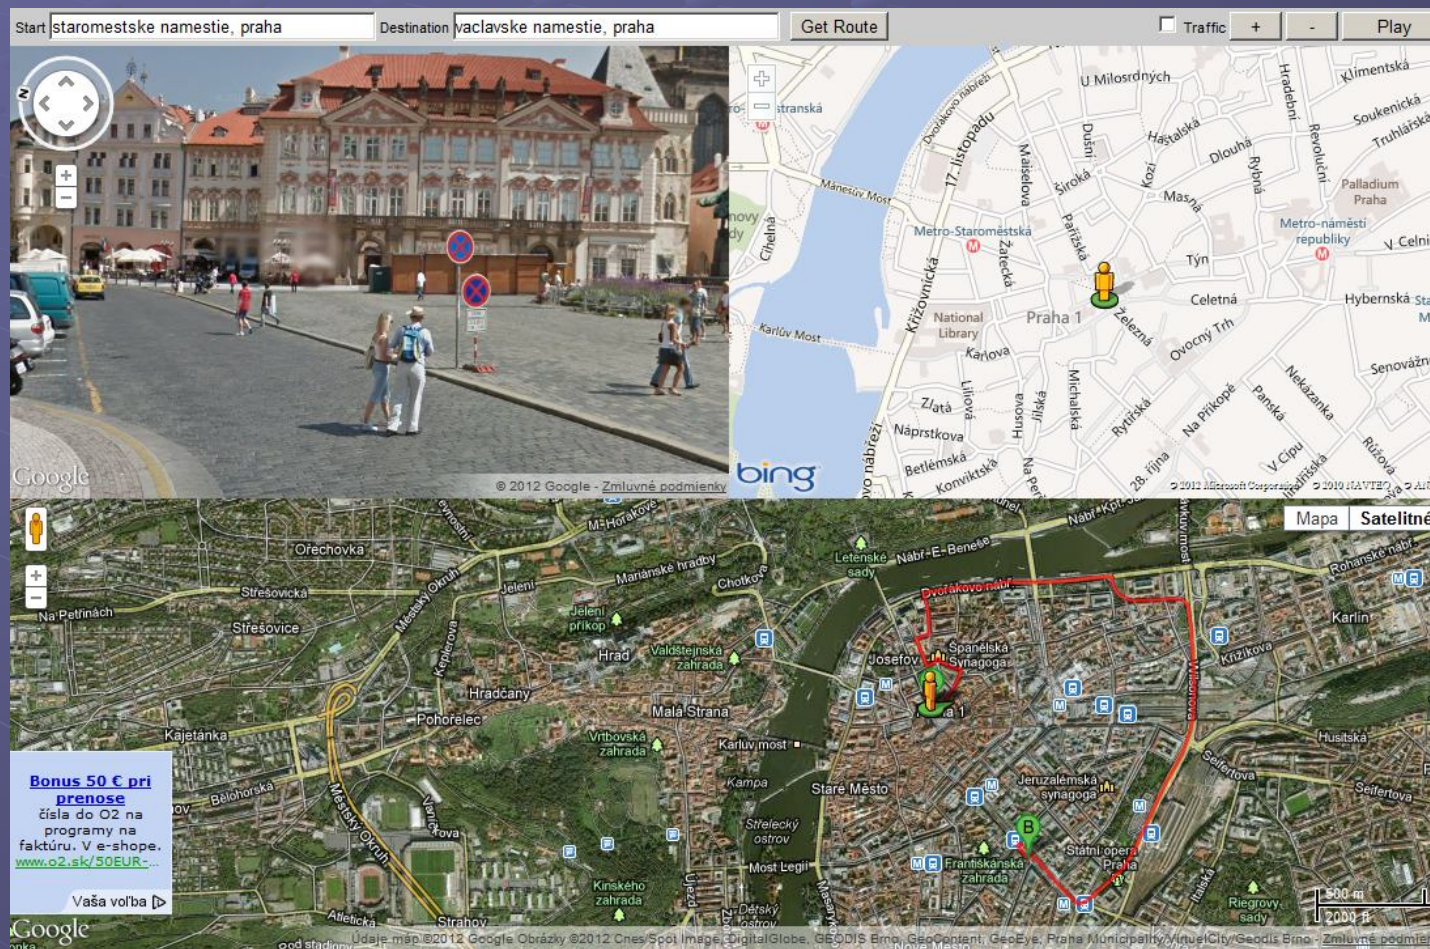

Mapa Satelitné Terén

Údaje map ©2012 Google, Tele Atlas - Podmienky použitia

Use Google Earth to control Google Maps. Google Maps to control Google Earth.
last updated 2009-11-26

More [Google Earth Plugin](#) Examples

Map compare toll

<http://geshout.com/mapscompare/all.php>

Google

Yahoo

Bing

Aplikácie

<http://www.3dlocationearth.com/>

The screenshot displays the 3D location Earth application interface. At the top, there are navigation tabs for 'Kategoriler', 'Sektörler', and 'MyEarth'. A search bar labeled 'Mekan Adı Girin' is present. Below the search bar, a list of 'Ana Kategoriler' (Main Categories) is shown, including AVM, Bankalar, Caddeler, Dünyadan Seçmeler, Eczane, Eğitim, Emlak, Hastane, Havaalanları, İnşaat Proje, Market, Mobilyacılar, Oteller, Restaurant, Sinema Tiyatro, Stadyumlar, Tarihi Eserler, Tekstil & Markalar, and Yol. The main area features a 3D city model of Istanbul with various buildings and streets. A navigation panel on the right includes a compass, a search icon, and a zoom control. At the bottom, there are social media icons for Facebook and Twitter, and contact information: 'info@3dlocationearth.com' and '+90 216 349 8425'. The footer also includes 'Dünyayı Yürüyerek Gez', 'Yeni Eklenerler', 'Popüler Mekanlar', and 'Son Gezdiklerim'.

Airline route map (Ryanair, EasyJet, wizzAir)

● <http://www.barnabu.co.uk/geapi/flights/>

Streetview ako skvelý doplnok pre globálnu orientáciu

Mapy s inteligentnou legendou

The screenshot displays a web browser window with the following elements: