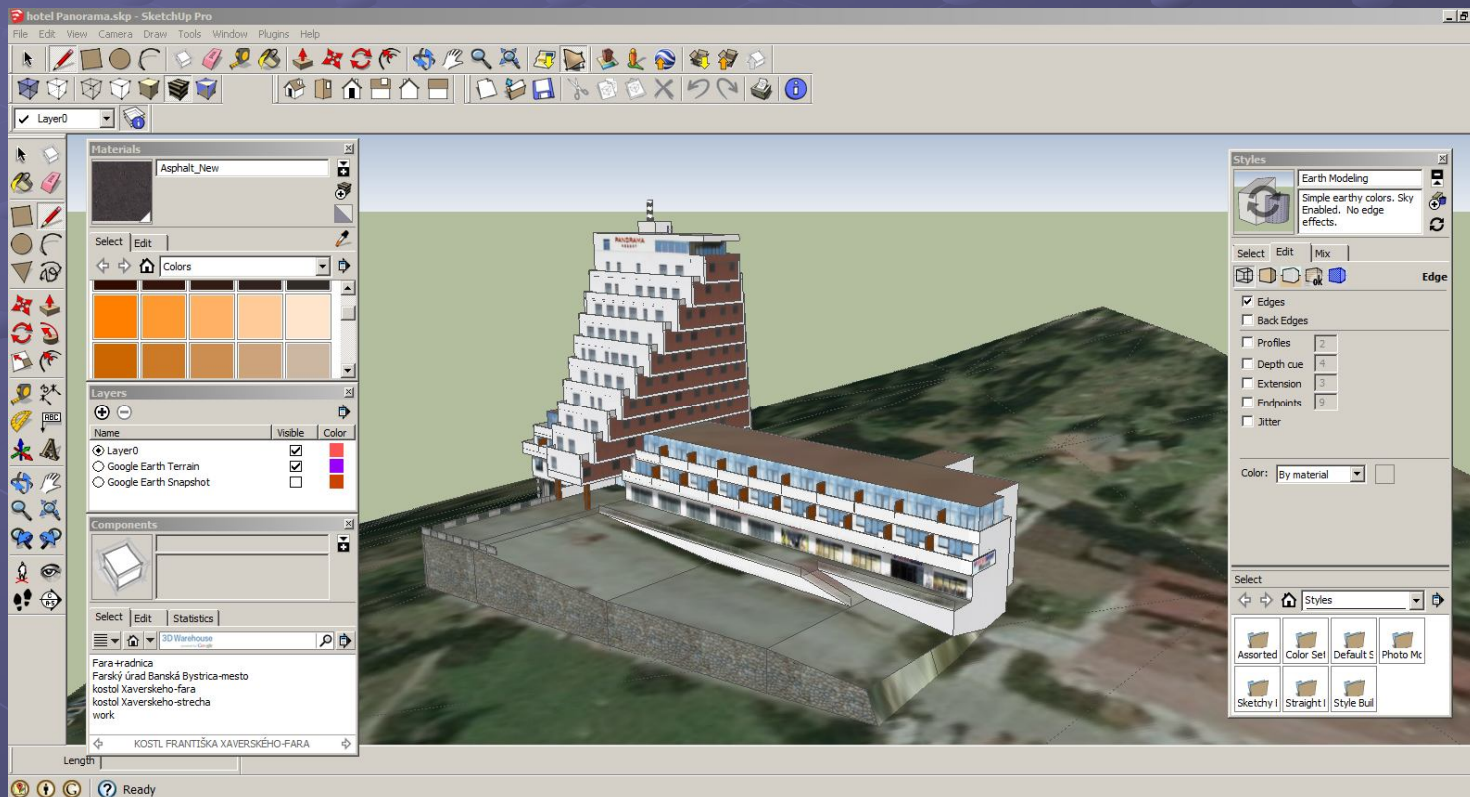

<http://www.sketchup.com/>